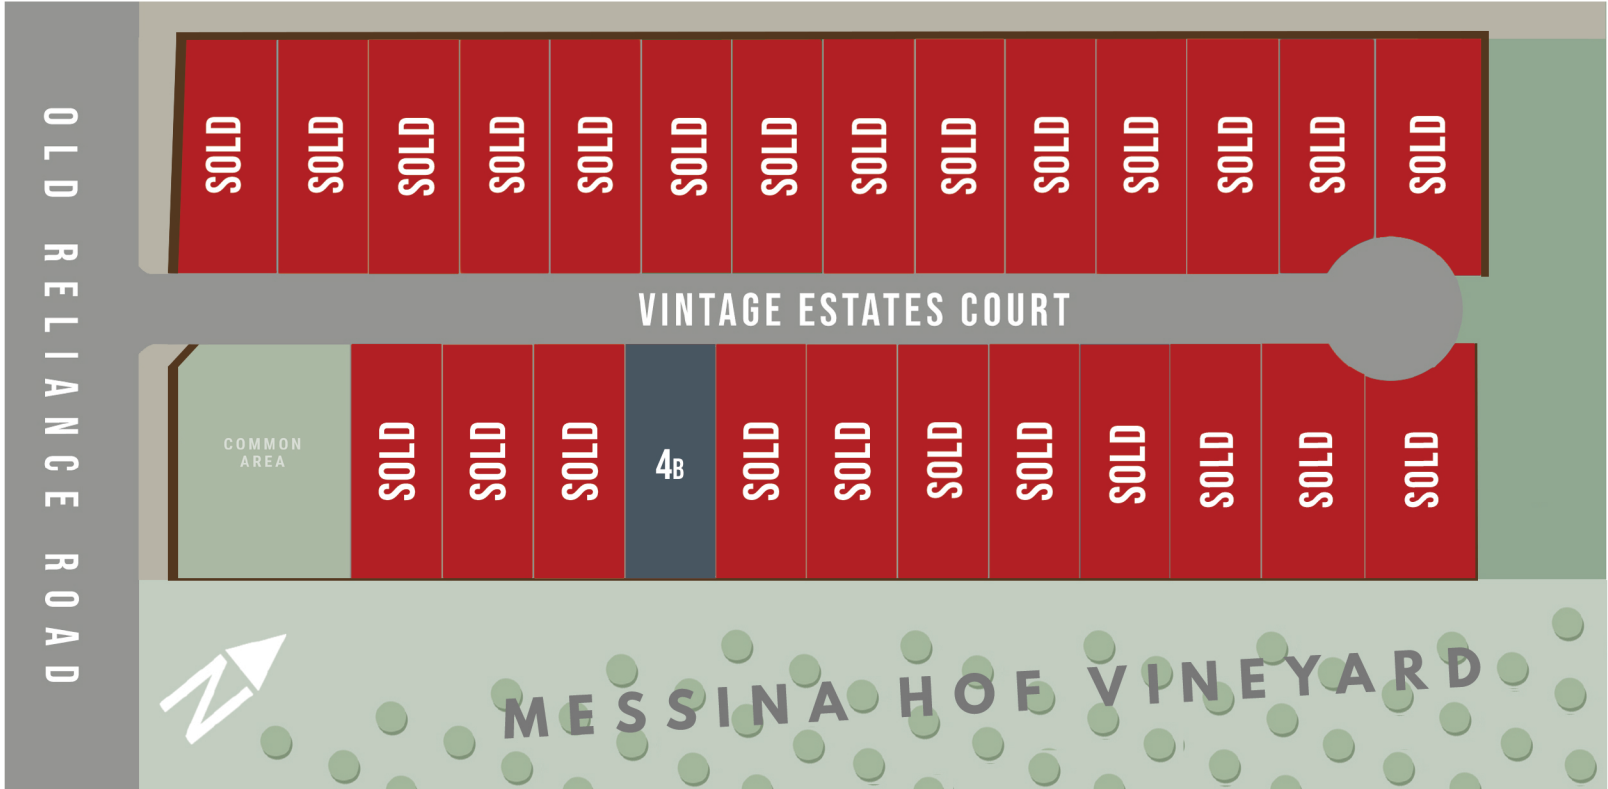

AVAILABLE HOMESITES

VINTAGE ESTATES - 62' HOMESITES

BLACKSTONE HOMES

 PREMIUM HOMESITE

 SHOWCASE HOMESITE

 AVAILABLE HOMESITE